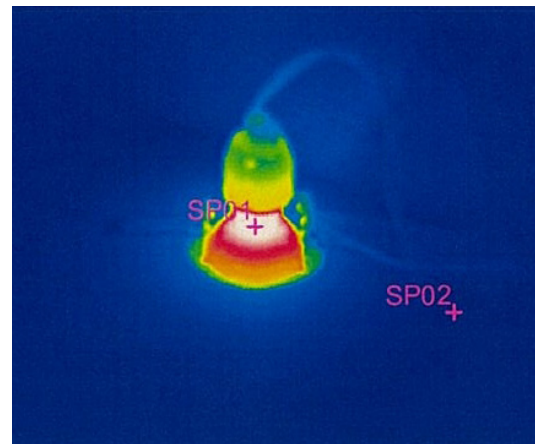

Product Data Sheet

Astro LC Loft Cone

Revision 3 - January 2019

Astro LC Loft Cone

Fire Rated Loft Cone

- F-Capped Flanged Fire Hood 30 minute fire rated.
- Tested for 50 Watt lamps.
- Tested to BS EN 60598.1 and 60598.2.2 with 50 Watt Dichroic Lamps and approved to be fully buried in insulation.
- BS 476 Part 20 : 1987
- Airtightness tested to BS EN 1026 for maximum thermal efficiency.
- Tested to BS EN 1363-1 and in accordance with BS EN 1364-2.
- Easily fitted - simply drop over light fitting and seal with mastic to form vapour seal.
- Save energy by limiting heat loss into loft space.
- Allows continuous insulation over lights.
- Fully tested to prevent overheating.
- Reduces fire risk by keeping combustibles away from hot downlight.
- Rigid and capable of supporting loft insulation away from light fitting.

Product Description

Recessed downlights are a common feature in many homes, however they also represent a potential fire hazard, especially if buried in loft insulation. Numerous house fires have been caused by the ignition of combustibles in ceiling spaces caused by hot downlights being covered with insulation.

Product Description

The Astro LC Loft Cone are designed to provide a fire resistant solution and overcome thermal and vapour transmission into loft voids when installing recessed lights. The “F-capped” Approved Loft Cone maintains sufficient space around the fitting to allow continuous insulation to be laid directly over light fittings minimising overheating or fire risk.

The durable and lightweight cones are simply placed over the light fittings to allow the safe installation of loft insulation. The Loft Cones are certified “F-capped” in accordance with relevant industry standards having been tested to both BS EN 60598.1 and BS EN 60598.2.2. In addition the Loft Cones are Fire Resistance, Flammability and Airtightness tested and are certified IP6 Dust Tight.