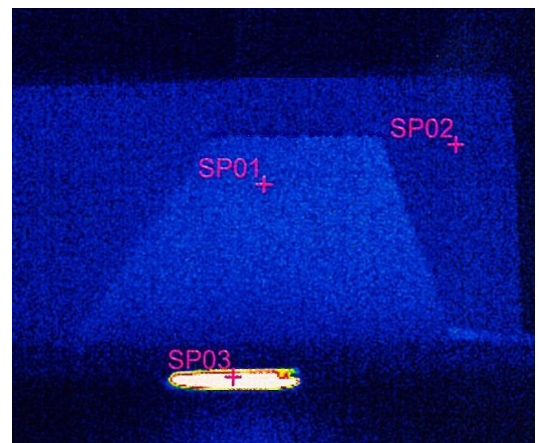

Product Data Sheet

Astro LC Loft Cone

Revision 3 - January 2019

Astro LC Loft Cone

Fire Rated Loft Cone

- F-Capped Flanged Fire Hood 30 minute fire rated.
- Tested for 50 Watt lamps.
- Tested to BS EN 60598.1 and 60598.2.2 with 50 Watt Dichroic Lamps and approved to be fully buried in insulation.
- BS 476 Part 20 : 1987
- Airtightness tested to BS EN 1026 for maximum thermal efficiency.
- Tested to BS EN 1363-1 and in accordance with BS EN 1364-2.
- Easily fitted - simply drop over light fitting and seal with mastic to form vapour seal.
- Save energy by limiting heat loss into loft space.
- Allows continuous insulation over lights.
- Fully tested to prevent overheating.
- Reduces fire risk by keeping combustibles away from hot downlight.
- Rigid and capable of supporting loft insulation away from light fitting.

Product Description

Recessed downlights are a common feature in many homes, however they also represent a potential fire hazard, especially if buried in loft insulation. Numerous house fires have been caused by the ignition of combustibles in ceiling spaces caused by hot downlights being covered with insulation.

Product Description

The Astro LC Loft Cone are designed to provide a fire resistant solution and overcome thermal and vapour transmission into loft voids when installing recessed lights. The “F-capped” Approved Loft Cone maintains sufficient space around the fitting to allow continuous insulation to be laid directly over light fittings minimising overheating or fire risk.

The durable and lightweight cones are simply placed over the light fittings to allow the safe installation of loft insulation. The Loft Cones are certified “F-capped” in accordance with relevant industry standards having been tested to both BS EN 60598.1 and BS EN 60598.2.2. In addition the Loft Cones are Fire Resistance, Flammability and Airtightness tested and are certified IP6 Dust Tight.