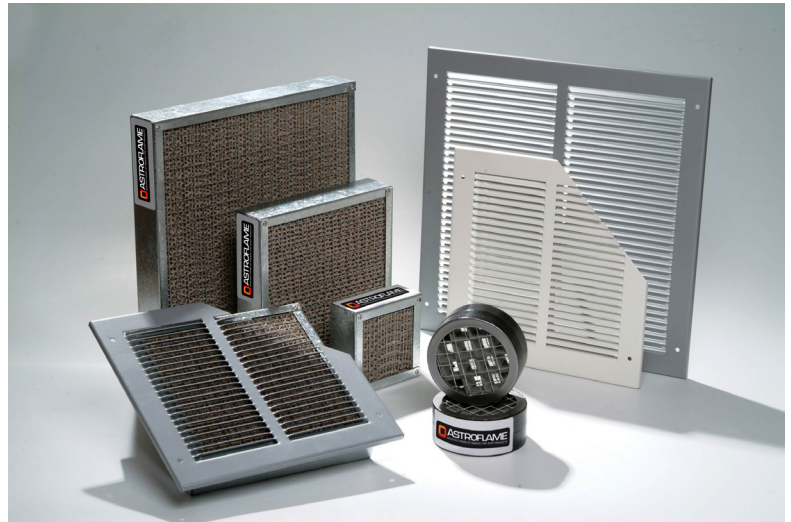

### Intumescent Fire Grilles

- Fire Grilles tested to BS 476: Part 22 1987 and EN 1634: Part 2
- Comprehensive range of sizes includes circular types.
- For use in doors & solid block walls.
- Suitable for mounting up to 1,000mm (1m) from floor level.
- In excess of 30 or 60 minutes fire rating.
- Vermin proof wire mesh 80% free area.

#### Product Description

A durable ventilation grille which is easily mounted in doors & solid block walls, and can provide in excess of 1/2 or 1 hour fire protection. Astroflame Fire Grille comprises of a moisture resistant intumescent core within a galvanized steel frame with vermin proof 6mm steel mesh fitted to both faces.