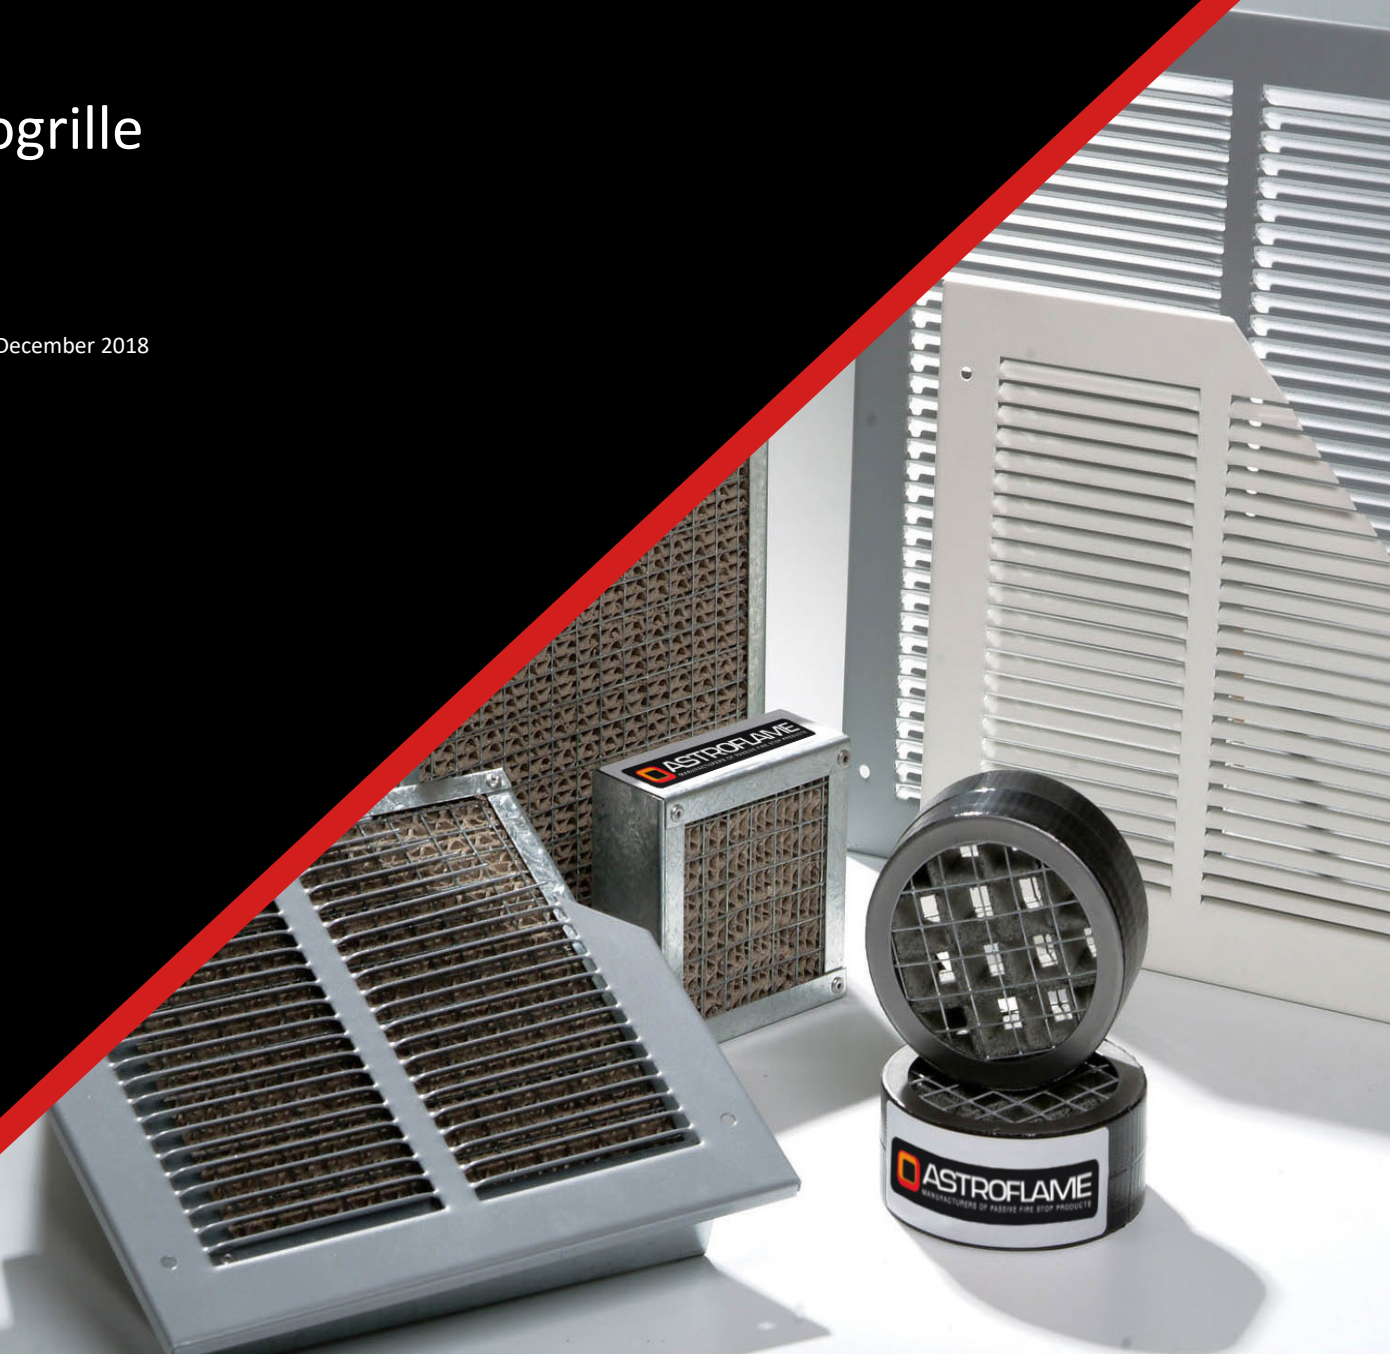

Product Data Sheet

Astrogrille

Revision 5 - December 2018