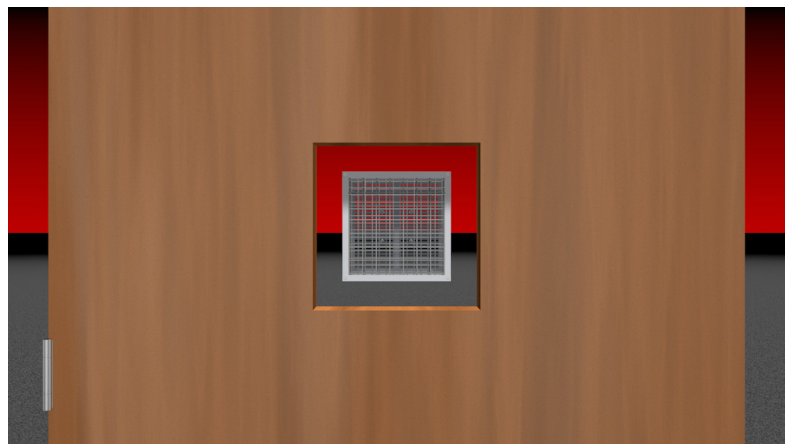

### Intumescent Fire Grilles

- Fire Grilles tested to BS 476: Part 22 1987 and EN 1634: Part 2
- Comprehensive range of sizes includes circular types.
- For use in doors & solid block walls.
- Suitable for mounting up to 1,000mm (1m) from floor level.
- In excess of 30 or 60 minutes fire rating.
- Vermin proof wire mesh 80% free area.

#### Product Description

A durable ventilation grille which is easily mounted in doors & solid block walls, and can provide in excess of 1/2 or 1 hour fire protection. Astroflame Fire Grille comprises of a moisture resistant intumescent core within a galvanized steel frame with vermin proof 6mm steel mesh fitted to both faces.

Suitable for fitting up to 1,000mm (1m) from floor level.

The design allows a free area of 80% approximately. See our Free Area table below for guidance.